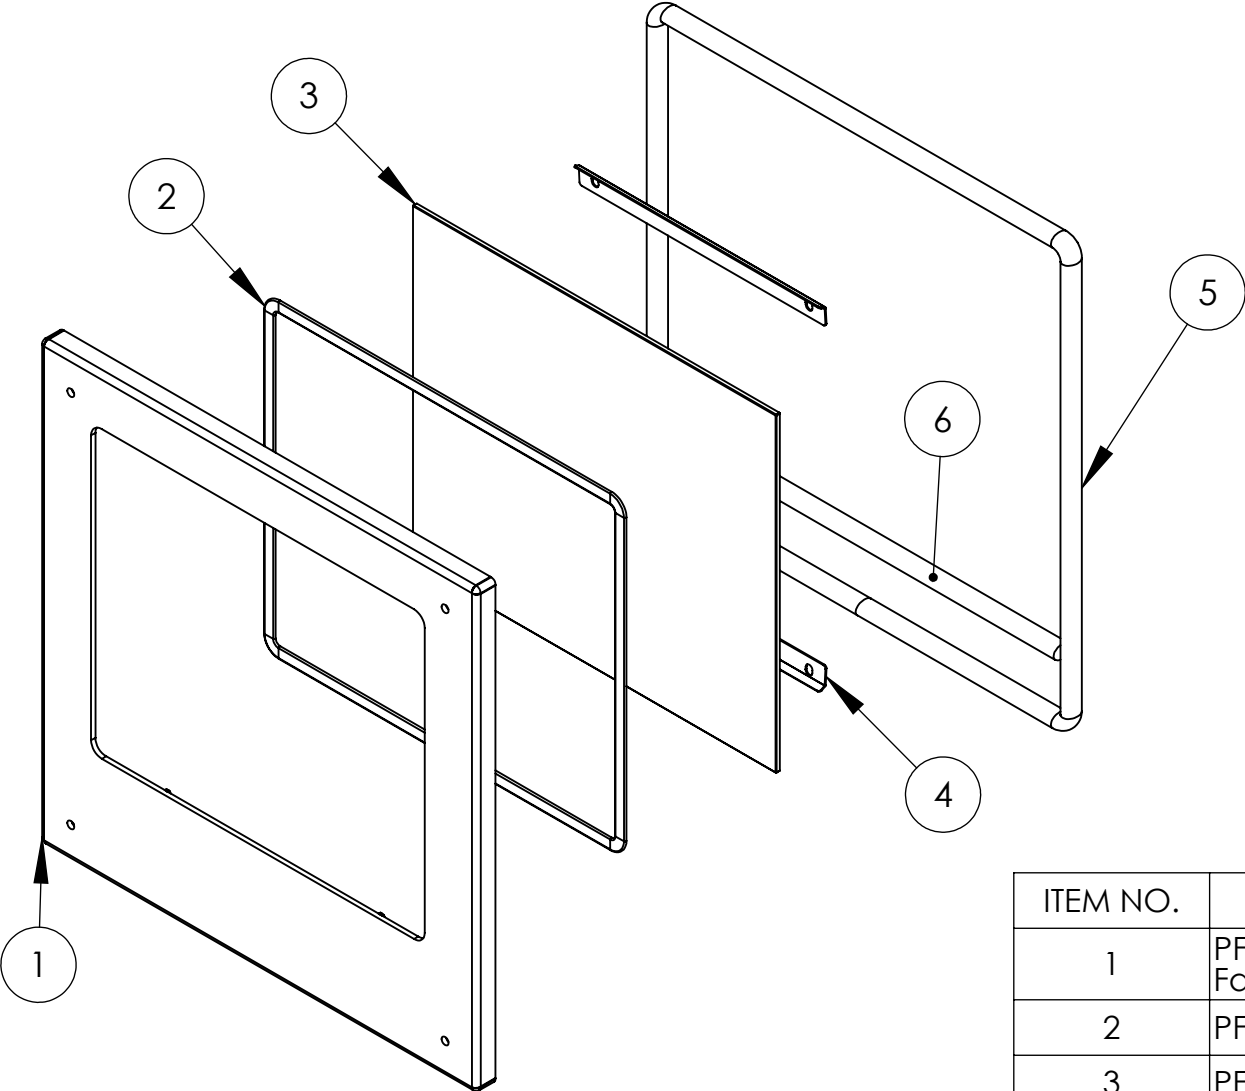

Panofire Operating door

ITEM NO.	PART NUMBER	DESCRIPTION	QTY.
1	PFI 0005 Door Fabrication	9262	1
2	PFI 0010 Glass Seal	9261	1
3	PFI 0009 Glass Panel	9258	1
4	BC0043 Bakechef Glass Retainers	8988	2
5	PFI 0008 Door Seal	9260	1
6	PFI 0011 Middle Door Seal	9259	1
7	FM Range Handle & Spindle Assembly	Spindle 8244 / handle 8243	1

Panofire fixed door

ITEM NO.	PART NUMBER	DESCRIPTION	QTY.
1	PFI 0005 Door Fabrication	9263	1
2	PFI 0010 Glass Seal	9261	1
3	PFI 0009 Glass Panel	9258	1
4	BC0043 Bakechef Glass Retainers	8988	2
5	PFI 0008 Door Seal	9260	1
6	PFI 0011 Middle Door Seal	9259	1