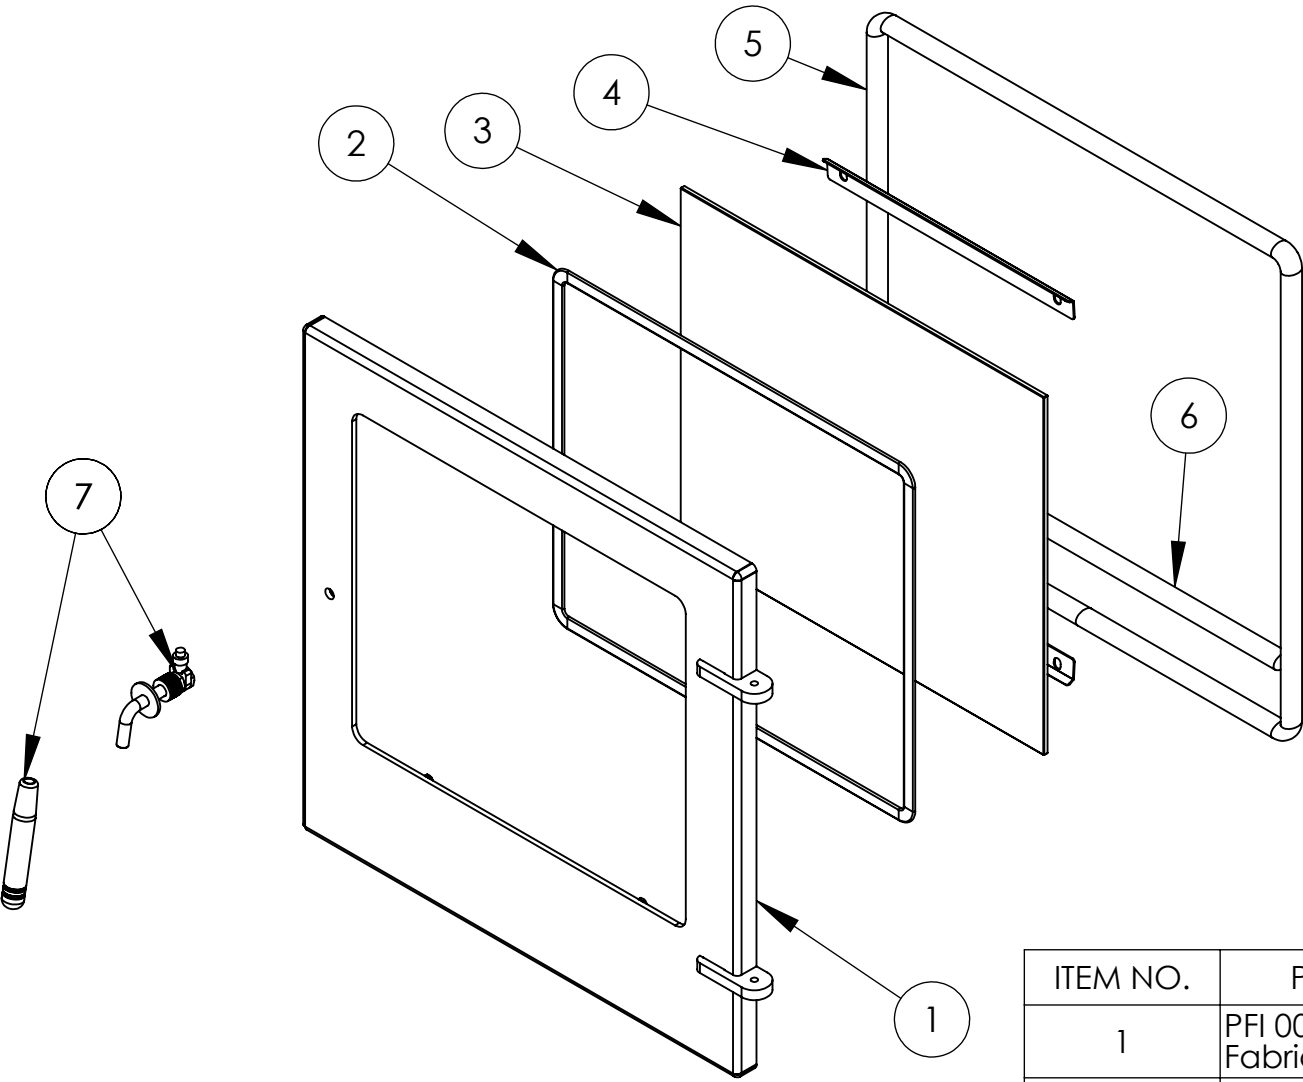

Panofire Operating door

ITEM NO.	PART NUMBER	DESCRIPTION	QTY.
1	PFI 0005 Door Fabrication	9262	1
2	PFI 0010 Glass Seal	9261	1
3	PFI 0009 Glass Panel	9258	1
4	BC0043 Bakechef Glass Retainers	8988	2
5	PFI 0008 Door Seal	9260	1
6	PFI 0011 Middle Door Seal	9259	1
7	FM Range Handle & Spindle Assembly	Spindle 8244 / handle 8243	1

Panofire fixed door

ITEM NO.	PART NUMBER	DESCRIPTION	QTY.
1	PFI 0005 Door Fabrication	9263	1
2	PFI 0010 Glass Seal	9261	1
3	PFI 0009 Glass Panel	9258	1
4	BC0043 Bakechef Glass Retainers	8988	2
5	PFI 0008 Door Seal	9260	1
6	PFI 0011 Middle Door Seal	9259	1